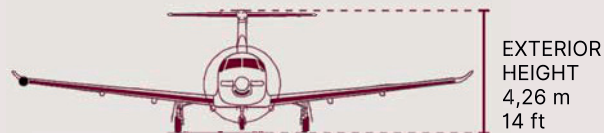

DINING

Snacks

Beverages

Glassware